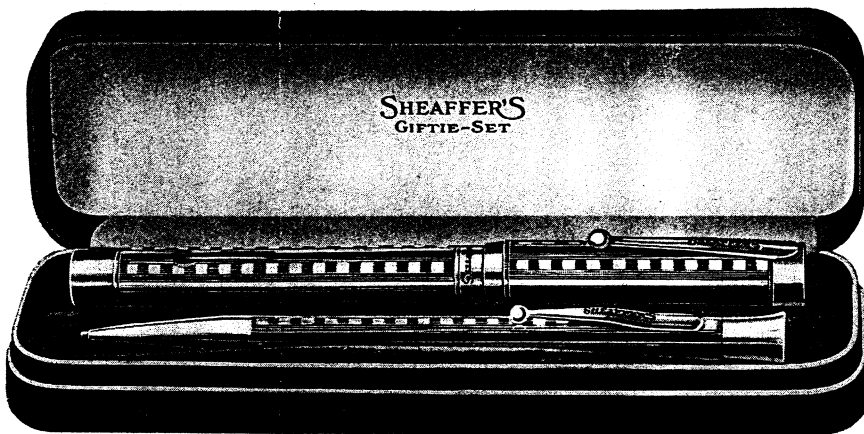

Sheaffer's Giftie Sets

Regular length—pen five inches, pencil five inches

Set No.	Pcl. No.	Pcl. Price	Pen No.	Pen Price	Set Price
C4—CE—Gold Filled		$ 4.00	36CRC—Gold Filled	$ 9.50	$11.50
D4—DE—14K Green Gold		18.00	366CRC—14K Green Gold	35.00	50.00